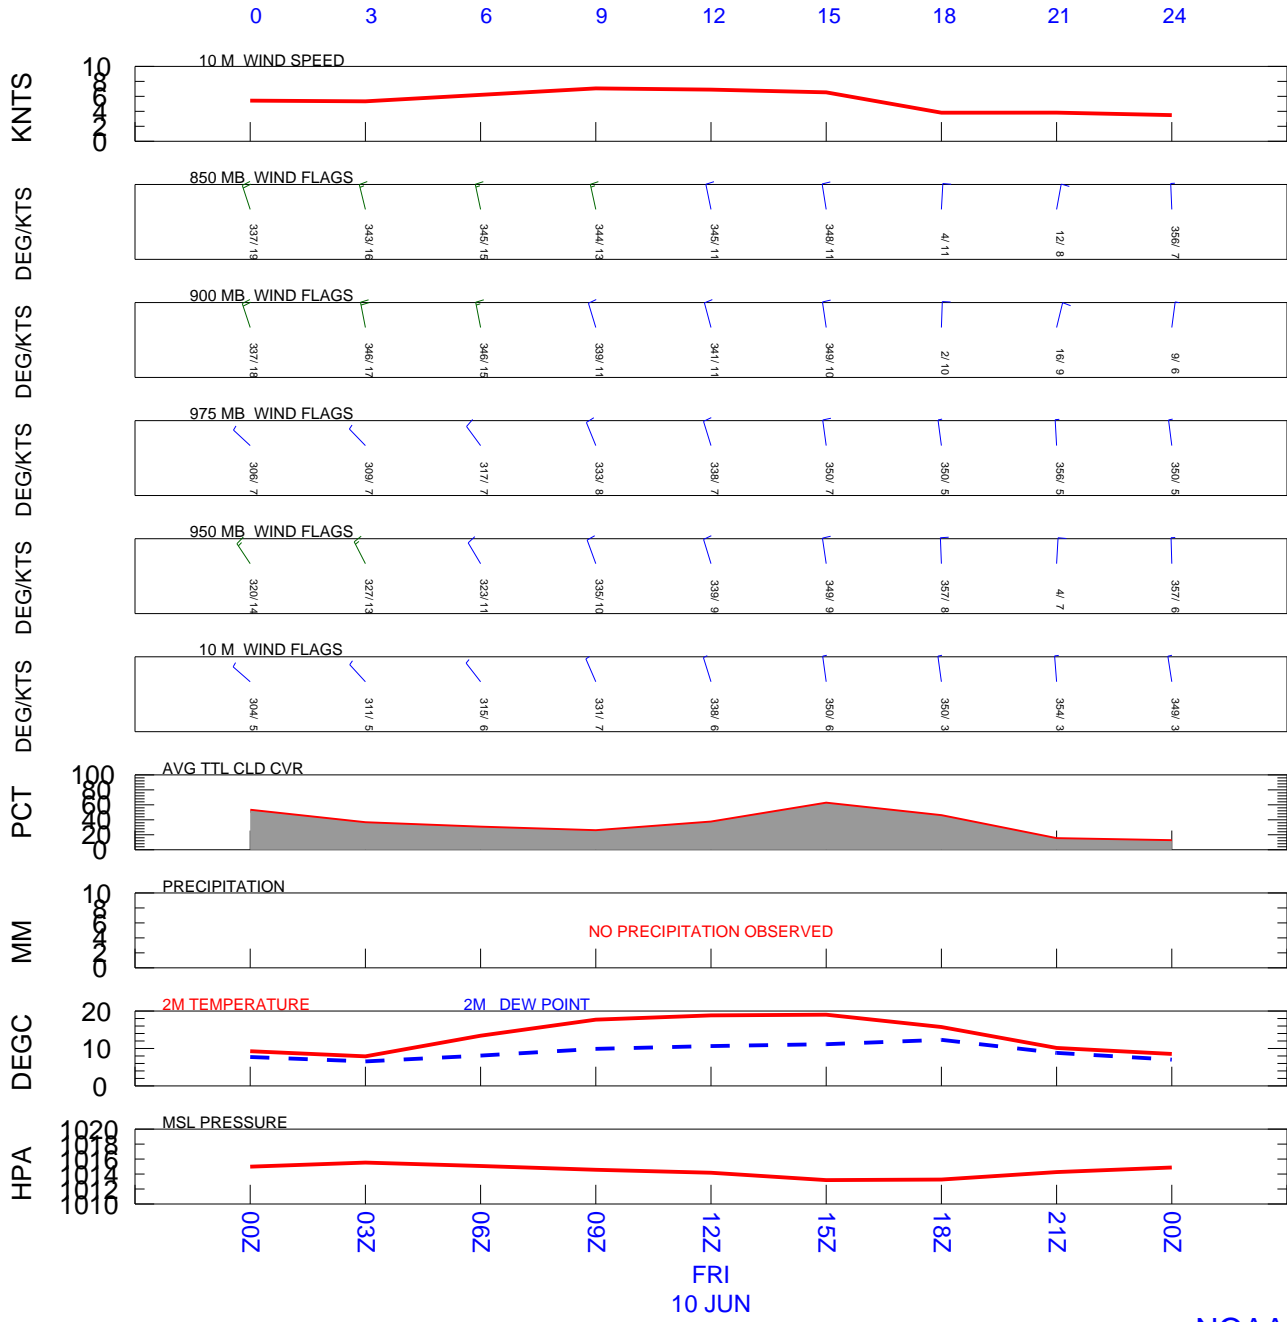

# GFS METEOROGRAM

Latitude: 49.49 Longitude: 16.10

DATA INITIAL TIME: 09 JUN 2011 18Z  
 NOAA AIR RESOURCES LABORATORY  
 READY Web Server

CALCULATION STARTED AT: 10 JUN 2011 00Z  
 CALCULATION ENDED AT: 11 JUN 2011 00Z

NOAA (ARL)