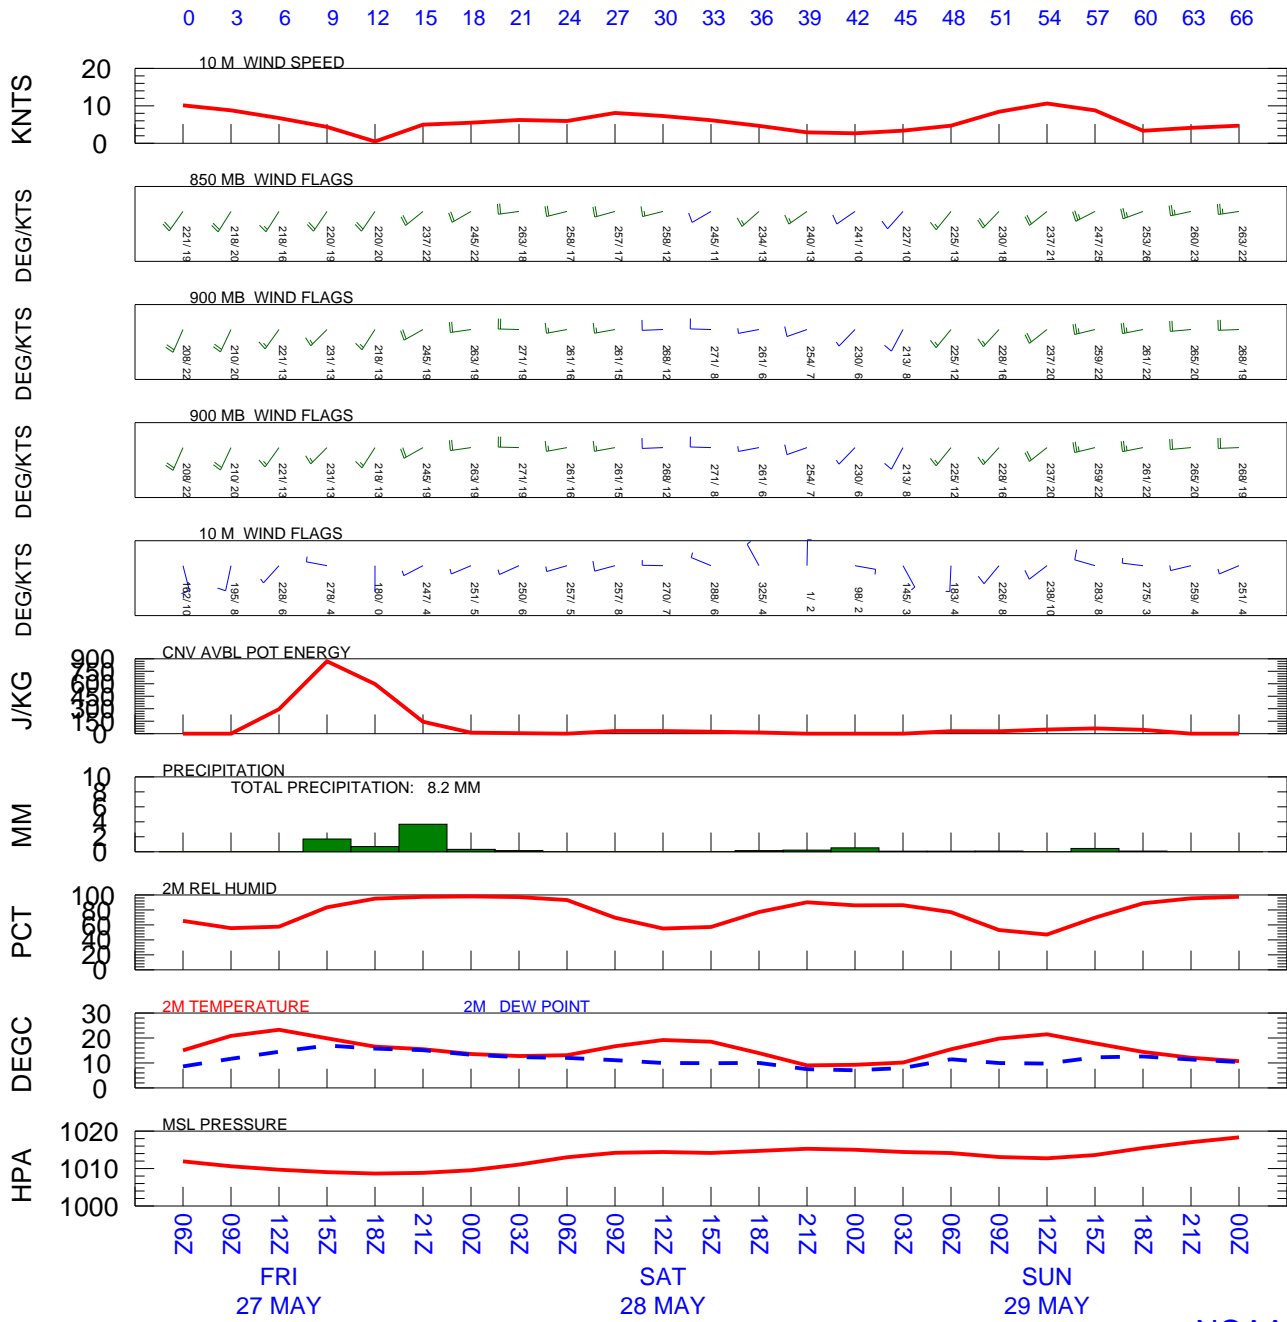

# GFS METEOROGRAM

## Latitude: 54.55 Longitude: 23.35

DATA INITIAL TIME: 27 MAY 2011 06Z  
 NOAA AIR RESOURCES LABORATORY  
 READY Web Server

CALCULATION STARTED AT: 27 MAY 2011 06Z  
 CALCULATION ENDED AT: 30 MAY 2011 00Z